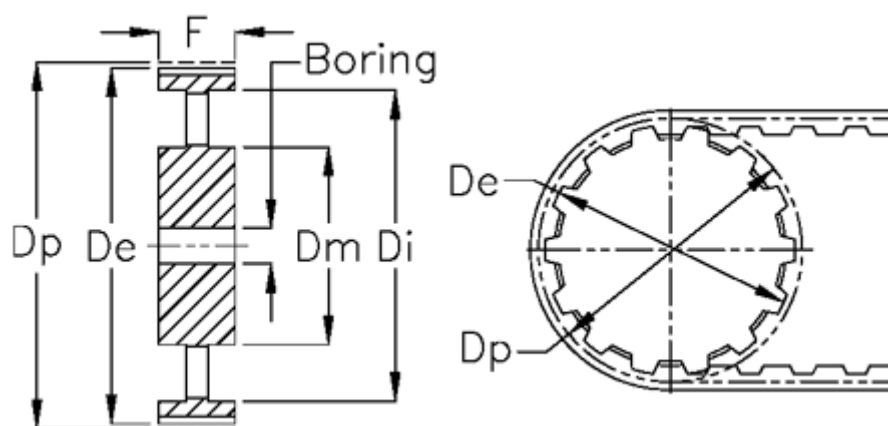

Article number: 604145090115

Description: Timing belt pulley with hub
HTD 90 14M 115

Measures

| | | | |
|--------------|----------|--------|-------|
| Bore | = 32 | Type | = 14M |
| De | = 398.28 | Weight | = 41 |
| Di | = 133 | Width | = 115 |
| Dm | = 150 | | |
| Dp | = 401.07 | | |
| F | = 358 | | |
| L | = 133 | | |
| Tooth number | = 90 | | |